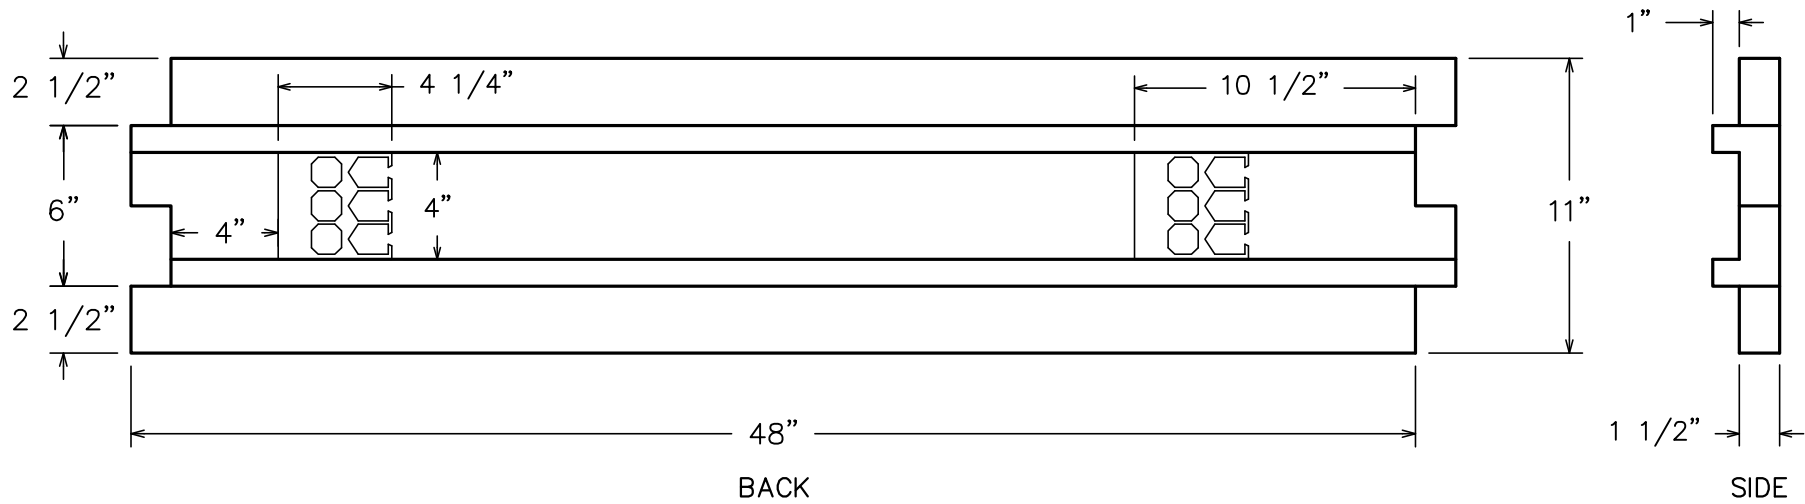

**⊕ BENCHMARK  
FOAM INC.**  
401 Pheasant Ridge Dr.  
Watertown SD 57201  
Ph. (605) 886-8084

**GORILLA BUCK**  
0800-1300

DWN BY AMA	PATTERN NO. 15728
DATE 9/29/20	MATERIAL 2# EPS
SCALE CUSTOM	REVISIONS 5/5/22