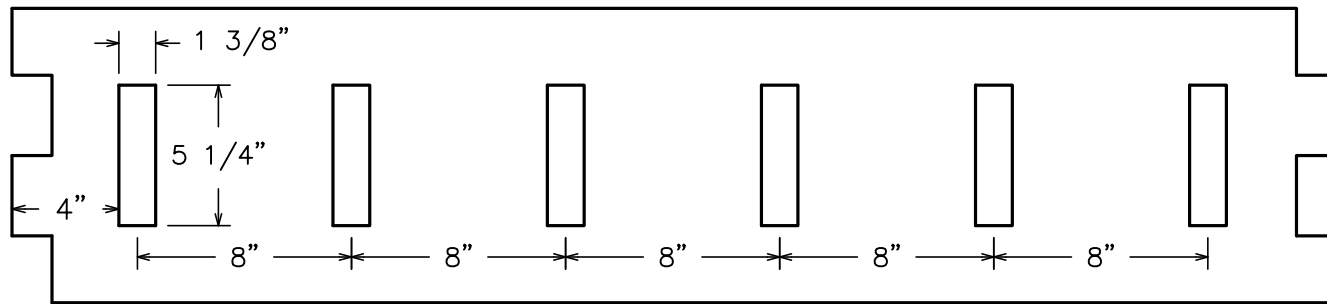

**⊕ BENCHMARK  
FOAM INC.**  
401 Pheasant Ridge Dr.  
Watertown SD 57201  
Ph. (605) 886-8084

**GORILLA BUCK**  
0800-1300

DWN BY AMA	PATTERN NO. 15728
DATE 9/29/20	MATERIAL 2# EPS
SCALE CUSTOM	REVISIONS 5/5/22